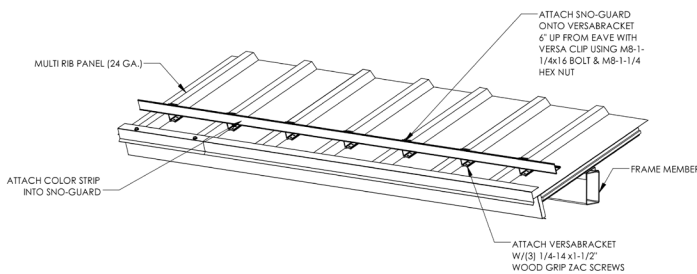

- Compatible with standing seam, multi rib, and mega rib roof profiles
- Available in matching roof colors
- Lasts the lifetime of the roof
- Retrofit into existing roof or incorporate into new design
- Standing seam clamps do not pierce the metal paneling
- Affordable cost with documented holding strength
- Lifetime material/defect warranty available
- Easy to install

Snow Guard Installation

Standing Seam

Multi Rib

Mega Rib