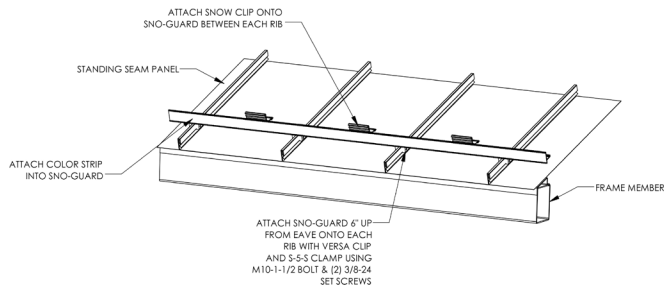

poligon[®] | Snow Guard

When snow accumulations begin to melt, the result can be damaging as the blanket of snow avalanches off the roof. Falling snow and ice can be damaging to landscape, gutters, vehicles, and can cause injury to anyone passing by. Snow Guard dramatically reduces the risks associated with rooftop avalanches and maintains the clean colorful appearance of the roof.

- Compatible with standing seam, multi rib, and mega rib roof profiles
- Available in matching roof colors
- Lasts the lifetime of the roof
- Retrofit into existing roof or incorporate into new design
- Standing seam clamps do not pierce the metal paneling
- Affordable cost with documented holding strength
- Lifetime material/defect warranty available
- Easy to install

Snow Guard Installation

Standing Seam

Multi Rib

Mega Rib