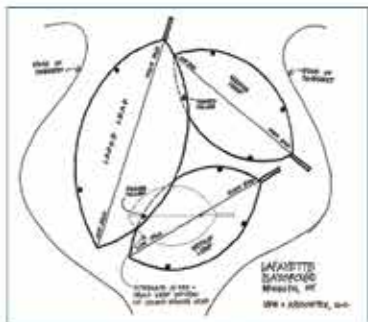

poligon[®]
open air structures

it starts with an **IDEA**

2 Middleville Riverfront - Middleville, MI
30'x26' Amphitheater

616-888-3500

3 Suny Farmingdale - Farmingdale, NY
63'x46' Amphitheater

www.poligon.com