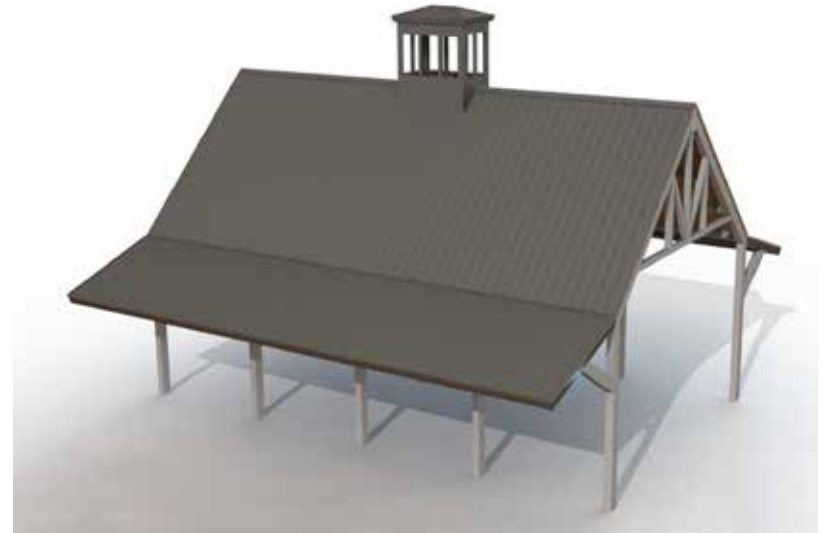

3D RENDERINGS OF NEW IDEAS