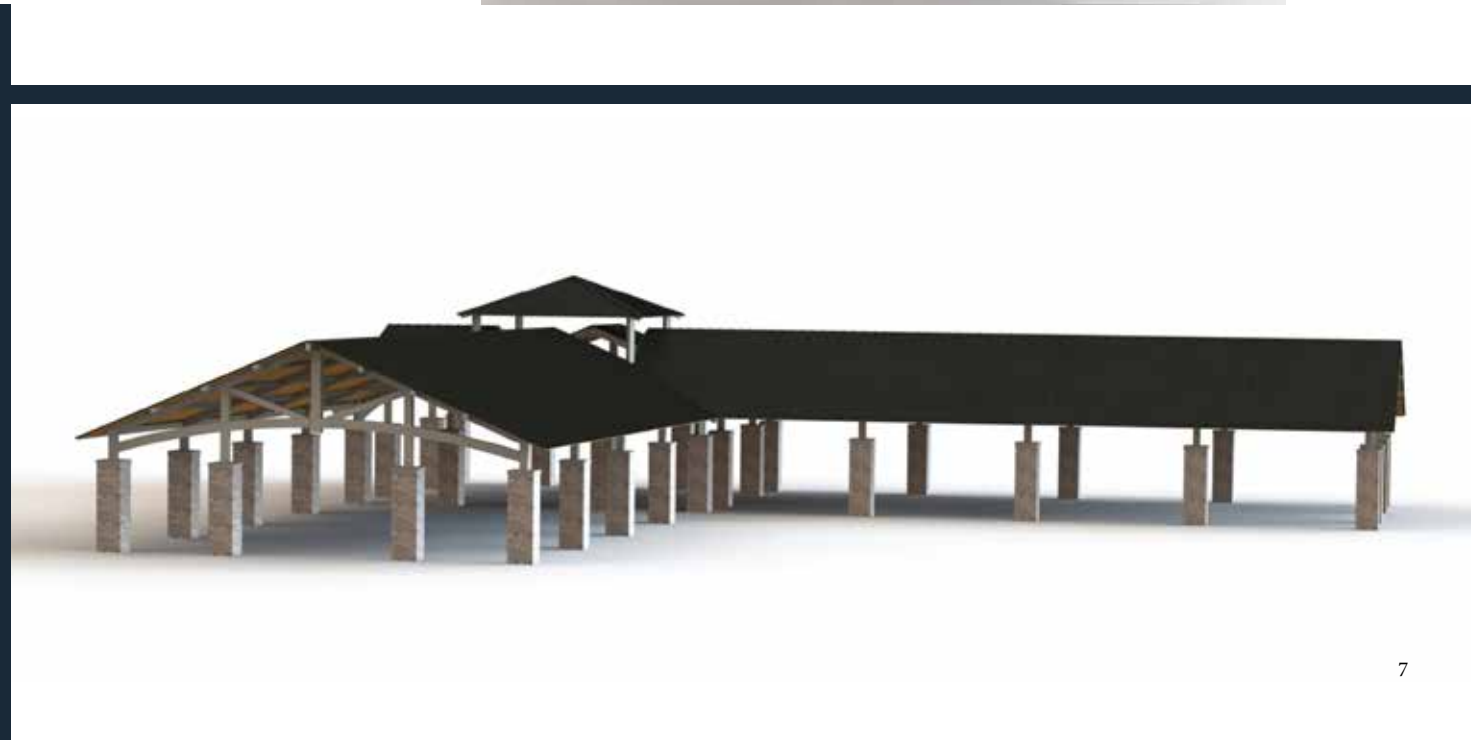

3D RENDERINGS OF NEW IDEAS